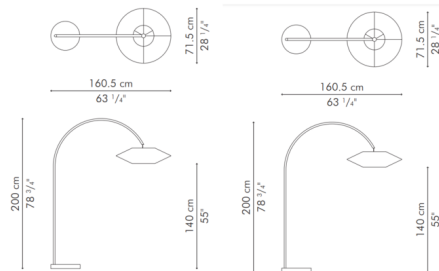

### Specifications

COLOR	Brown
BODY FINISH	Brown
WATTAGE	100W
DIMMER	N/A
DIMENSIONS	33"W x 98.4"H x 108"D
BULB NOT INCLUDED	1 x A19/Medium (E26)/100W/120V Incandescent
OTHER BULB OPTIONS	1 x A19/Medium (E26)/120V LED
COUNTRY OF ORIGIN	Philippines