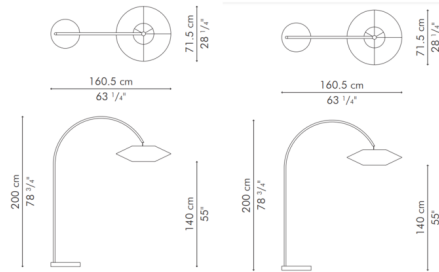

Shown in brown / brown

Specifications

COLOR	Brown
BODY FINISH	Brown
WATTAGE	100W
DIMMER	N/A
DIMENSIONS	33"W x 98.4"H x 108"D
BULB NOT INCLUDED	1 x A19/Medium (E26)/100W/120V Incandescent
OTHER BULB OPTIONS	1 x A19/Medium (E26)/120V LED
COUNTRY OF ORIGIN	Philippines