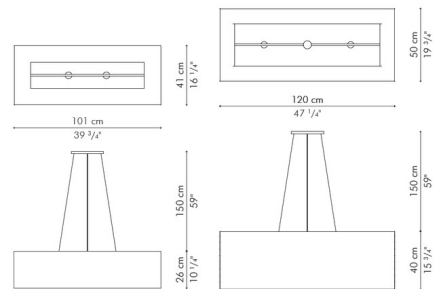

### Specifications

COLOR . . . . . Brown  
 BODY FINISH . . . . . Brown  
 WATTAGE . . . . . 150W  
 DIMMER . . . . . Standard 120V  
 DIMENSIONS . . . . . 39.75"L x 16.1"W x 10.25"H  
 BULB NOT INCLUDED . . . . . 2 x A19/Medium (E26)/75W/120V Incandescent  
 OTHER BULB OPTIONS . . . . . 2 x A19/Medium (E26)/120V LED  
 COUNTRY OF ORIGIN . . . . . Philippines

### Technical Information

PRODUCT DIMENSIONS . . . . . Adjustable Cord: 59"L

CLICK TO VIEW PRODUCT

Notes: