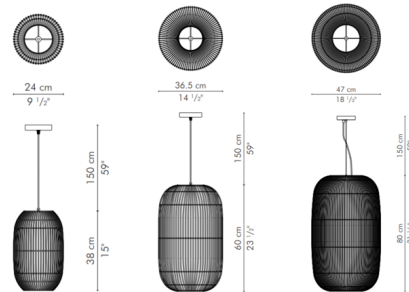

Description

Kai Lantern features hand-laid palm leaf spines which create linear patterns around the exterior of the diffuser, while the inner shade is mylar laminated with handmade paper.

Specifications

COLOR Brown
BODY FINISH Brown
WATTAGE 75W
DIMMER Standard 120V
DIMENSIONS 9.5"W x 15"H
BULB NOT INCLUDED 1 x A19/Medium (E26)/75W/120V Incandescent
OTHER BULB OPTIONS 1 x A19/Medium (E26)/120V LED
COUNTRY OF ORIGIN Philippines

Technical Information

PRODUCT DIMENSIONS Cord: 59"L

Shown in brown / brown

CLICK TO VIEW PRODUCT

Notes: