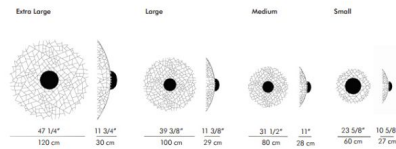

Description

The Kris Kros Wall Lamp features an elaborate series of randomly cut bamboo twigs which offer a stunning accent to little geometric design details.

Shown in bamboo

Specifications

COLOR N/A
BODY FINISH Bamboo
WATTAGE 40W
DIMMER Standard 120V
DIMENSIONS 23.63"W x 23.63"H x 10.63"D
BULB NOT INCLUDED 1 x A19/Medium (E26)/40W/120V Incandescent
OTHER BULB OPTIONS 1 x A19/Medium (E26)/120V LED
COUNTRY OF ORIGIN Philippines