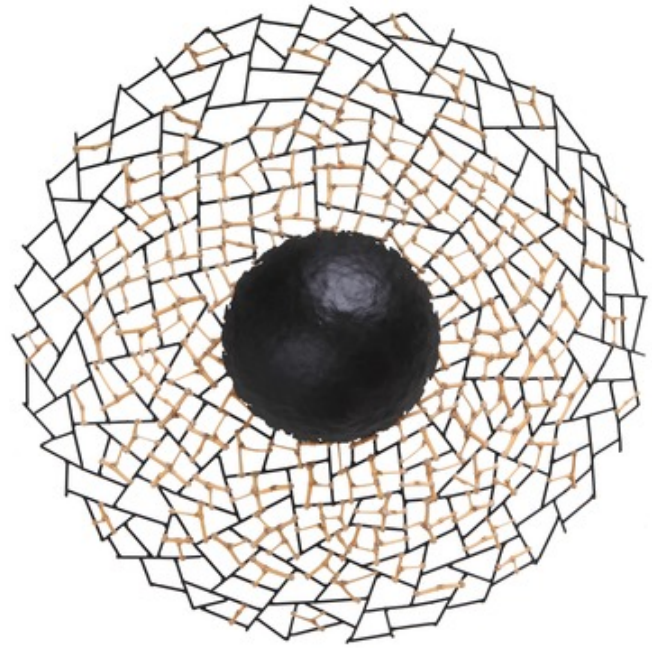

DESIGNER Kenneth Cobonpue
BRAND Kenneth Cobonpue

DESCRIPTION

The Kris Kros Wall Lamp features an elaborate series of randomly cut bamboo twigs which offer a stunning accent to little geometric design details.

Shown in: Bamboo

SHADE COLOR	N/A
BODY FINISH	Bamboo
WATTAGE	40W
DIMMER	Standard 120V
DIMENSIONS	23.63"W x 23.63"H x 10.63"D
BULB NOT INCLUDED	
LAMP	1 x A19/Medium (E26)/40W/120V Incandescent 1 x A19/Medium (E26)/120V LED