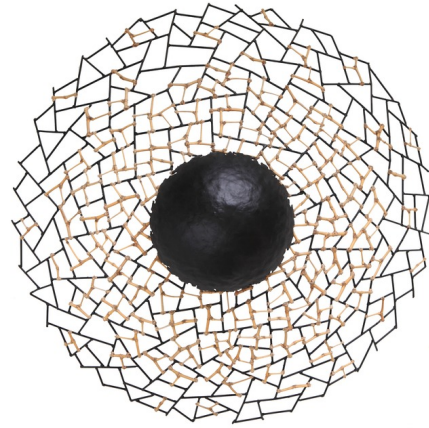

Lightology

lightology.com
866-954-4489
04-21-26

Project: _____

Company: _____

Location: _____ Fixture Type: _____

SPEC #: **HIV130301**

Approved On: _____ Approved By: _____

Kris Kros Wall Lamp By Kenneth Cobonpue

Description

The Kris Kros Wall Lamp features an elaborate series of randomly cut bamboo twigs which offer a stunning accent to little geometric design details.

Shown in bamboo

Specifications

COLOR N/A
BODY FINISH Bamboo
WATTAGE 40W
DIMMER Standard 120V
DIMENSIONS 23.63"W x 23.63"H x 10.63"D
BULB NOT INCLUDED 1 x A19/Medium (E26)/40W/120V Incandescent
OTHER BULB OPTIONS 1 x A19/Medium (E26)/120V LED
COUNTRY OF ORIGIN Philippines