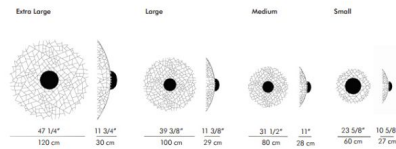

Lightology

lightology.com
866-954-4489
04-21-26

Project: _____

Company: _____

Location: _____ Fixture Type: _____

SPEC #: **HIV130301**

Approved On: _____ Approved By: _____

Kris Kros Wall Lamp By Kenneth Cobonpue

Description

The Kris Kros Wall Lamp features an elaborate series of randomly cut bamboo twigs which offer a stunning accent to little geometric design details.

Specifications

COLOR . . . . . N/A
BODY FINISH . . . . . Bamboo
WATTAGE 40W
DIMMER . . . . . Standard 120V
DIMENSIONS . . . . . 23.63"W x 23.63"H x 10.63"D
BULB NOT INCLUDED . . . . . 1 x A19/Medium (E26)/40W/120V Incandescent
OTHER BULB OPTIONS . . . . . 1 x A19/Medium (E26)/120V LED
COUNTRY OF ORIGIN . . . . . Philippines

CLICK TO VIEW PRODUCT

Notes: