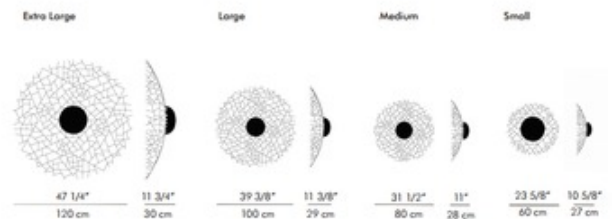

COMPANY	PROJECT	FIXTURE TYPE	APPROVED BY	DATE