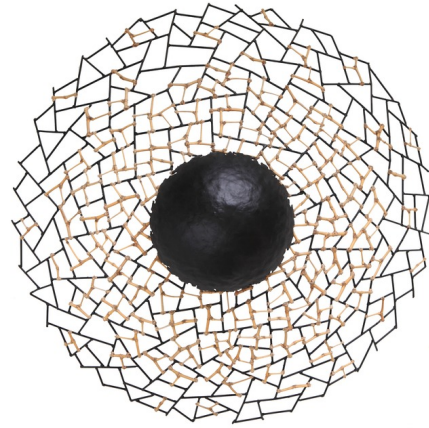

## Kris Kros Wall Lamp By Kenneth Cobonpue

### Description

The Kris Kros Wall Lamp features an elaborate series of randomly cut bamboo twigs which offer a stunning accent to little geometric design details.

Shown in bamboo