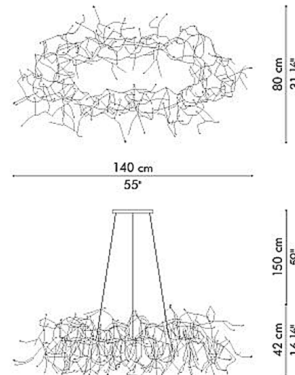

Description

The Little People Linear Suspension features hundreds of individual figurines which embody the playful nature of the Little People. Salago fiber is applied by hand to add volume and body to a sculptural composition of steel. Available in Silver complemented with a Red accent figurine or Black complemented with a Silver accent figurine.

Specifications

COLOR N/A
BODY FINISH Silver
WATTAGE 150W
DIMMER Standard 120V
DIMENSIONS 55"L x 31.5"W x 16.5"H
BULB NOT INCLUDED 2 x A19/Medium (E26)/75W/120V Incandescent
OTHER BULB OPTIONS 2 x A19/Medium (E26)/120V LED
COUNTRY OF ORIGIN Philippines

Technical Information

PRODUCT DIMENSIONS Cable Length: 59"

Shown in silver

CLICK TO VIEW PRODUCT

Notes: