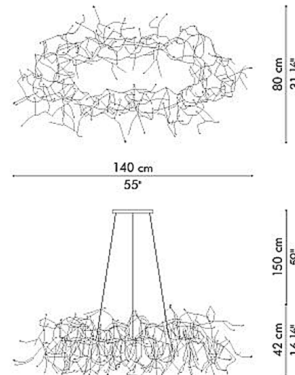

Description

The Little People Linear Suspension features hundreds of individual figurines which embody the playful nature of the Little People. Salago fiber is applied by hand to add volume and body to a sculptural composition of steel. Available in Silver complemented with a Red accent figurine or Black complemented with a Silver accent figurine.

Specifications

COLOR	N/A
BODY FINISH	Silver
WATTAGE	150W
DIMMER	Standard 120V
DIMENSIONS	55"L x 31.5"W x 16.5"H
BULB NOT INCLUDED	2 x A19/Medium (E26)/75W/120V Incandescent
OTHER BULB OPTIONS	2 x A19/Medium (E26)/120V LED
COUNTRY OF ORIGIN	Philippines

Technical Information

PRODUCT DIMENSIONS	Cable Length: 59"
--------------------	-------------------

Shown in silver

CLICK TO VIEW PRODUCT

Notes: