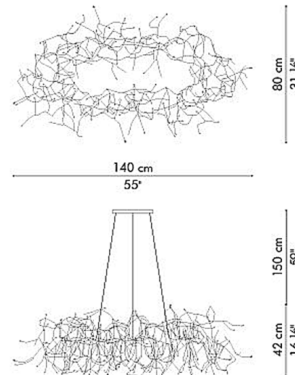

Description

The Little People Linear Suspension features hundreds of individual figurines which embody the playful nature of the Little People. Salago fiber is applied by hand to add volume and body to a sculptural composition of steel. Available in Silver complemented with a Red accent figurine or Black complemented with a Silver accent figurine.

Specifications

| | |
|--------------------|--|
| COLOR | N/A |
| BODY FINISH | Silver |
| WATTAGE | 150W |
| DIMMER | Standard 120V |
| DIMENSIONS | 55"L x 31.5"W x 16.5"H |
| BULB NOT INCLUDED | 2 x A19/Medium (E26)/75W/120V Incandescent |
| OTHER BULB OPTIONS | 2 x A19/Medium (E26)/120V LED |
| COUNTRY OF ORIGIN | Philippines |

Technical Information

| | |
|--------------------|-------------------|
| PRODUCT DIMENSIONS | Cable Length: 59" |
|--------------------|-------------------|

Shown in silver

CLICK TO VIEW PRODUCT

Notes: