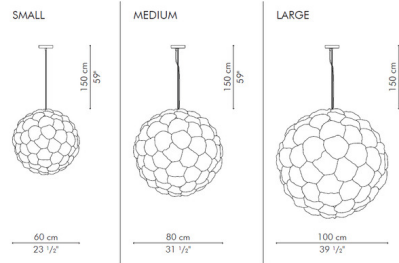

### Specifications

COLOR . . . . . Cream  
BODY FINISH . . . . . N/A  
WATTAGE . . . . . 17W  
DIMMER . . . . . Standard 120V  
DIMENSIONS . . . . . 23.5"W x 23.5"H  
BULB NOT INCLUDED . . . . . 1 x A19/Medium (E26)/17W/120V LED  
OTHER BULB OPTIONS . . . . . 1 x A19/Medium (E26)/120V LED  
COUNTRY OF ORIGIN . . . . . Philippines