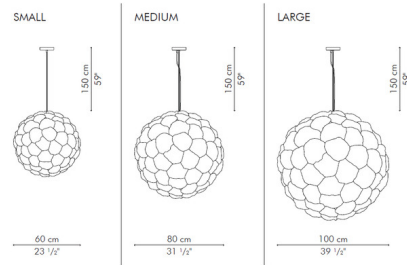

### Description

The Poppy Suspension takes pride in its feminine grace of warm glowing flowers. In a single lamp, meticulously hand-folded paper blossoms are attached to each other then wired to a metal frame to form a full floral impression.

Shown in cream

### Specifications

COLOR . . . . . Cream  
BODY FINISH . . . . . N/A  
WATTAGE . . . . . 17W  
DIMMER . . . . . Standard 120V  
DIMENSIONS . . . . . 31.5"W x 31.5"H  
BULB NOT INCLUDED . . . . . 1 x A19/Medium (E26)/17W/120V LED  
OTHER BULB OPTIONS . . . . . 1 x A19/Medium (E26)/120V LED  
COUNTRY OF ORIGIN . . . . . Philippines

### Technical Information

PRODUCT DIMENSIONS . . . . . Cable Length: 59"

CLICK TO VIEW PRODUCT

Notes: