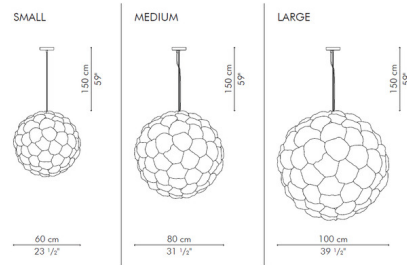

Description

The Poppy Suspension takes pride in its feminine grace of warm glowing flowers. In a single lamp, meticulously hand-folded paper blossoms are attached to each other then wired to a metal frame to form a full floral impression.

Shown in cream

Specifications

COLOR	Cream
BODY FINISH	N/A
WATTAGE	17W
DIMMER	Standard 120V
DIMENSIONS	31.5"W x 31.5"H
BULB NOT INCLUDED	1 x A19/Medium (E26)/17W/120V LED
OTHER BULB OPTIONS	1 x A19/Medium (E26)/120V LED
COUNTRY OF ORIGIN	Philippines

Technical Information

PRODUCT DIMENSIONS	Cable Length: 59"
--------------------	-------------------

CLICK TO VIEW PRODUCT

Notes: