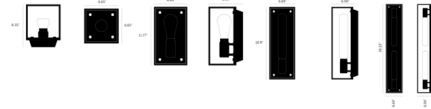

By Buster + Punch

Description

The Caged Wall Sconce brings an open airy feel with an industrial vibe to your space. Finished with a Matte Black cage and complemented by a White or Black Marble backplate, cross knurled lamp holder, and our signature coin screws. This piece can work on its own or in linear procession for maximum impact.

Shown in satin black / white marble

Specifications

COLOR White Marble
BODY FINISH Satin Black
WATTAGE 5W
DIMMER Standard 120V
DIMENSIONS 6.69"W x 18.9"H x 6.99"D
BULB NOT INCLUDED 1 x Edison Tube/Medium (E26)/5W/120V LED