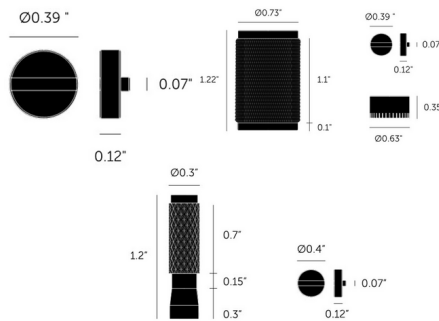

Lightology

lightology.com
866-954-4489
05-17-26

Project: _____

Company: _____

Location: _____ Fixture Type: _____

SPEC #: **BPU1303203**

Approved On: _____ Approved By: _____

Buster + Punch Cross Knurl Detail Kit

By Buster + Punch

Description

The Buster + Punch Detail Kits allow you to create custom appearances with your wall outlets and switches. Dimmer, Outlet, and Toggle kits available in a Brass, Smoked Bronze, Steel, White, Warm Sunset, or Black finishes available. Note: Outlet detail kit is not available in Warm Sunset. Learn more about Buster + Punch Electricity Collection here.

Shown in white

Specifications

COLOR	N/A
BODY FINISH	White
WATTAGE	N/A
DIMMER	N/A
DIMENSIONS	0.73\"W x 1.1\"H
BULB	N/A
COUNTRY OF ORIGIN	China

CLICK TO VIEW PRODUCT

Notes: