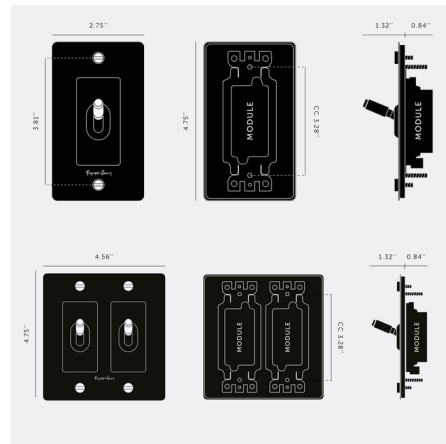

## Buster + Punch Complete Metal Toggle Switch NEW

By Buster + Punch

### Description

The Buster + Punch On/Off Toggle Switch is a stylish and functional upgrade for your home. The sleek, minimalist design is made from solid metal, features a diamond cut, cross knurl pattern knob, and is available in a variety of finishes. The switch is finished with a flat plate and signature solid metal money penny buttons. Can be used in 3-way or single pole applications. This Complete Toggle Switch includes one or two 3-way toggle switches, one wall plate, and a detail kit. This switch is a 15 Amp, 120-277V AC, 60 Hz switch. Available with or without the Buster + Punch logo. Note: Both the 1-gang and 2-gang options have a 1/8 inch shadow gap when installed. Learn more about Buster + Punch Electricity Collection here.

### Specifications

COLOR	N/A
BODY FINISH	Brass
WATTAGE	N/A
DIMMER	N/A
DIMENSIONS	4.56"W x 4.75"H
BULB	N/A
COUNTRY OF ORIGIN	China

CLICK TO VIEW PRODUCT

Notes: