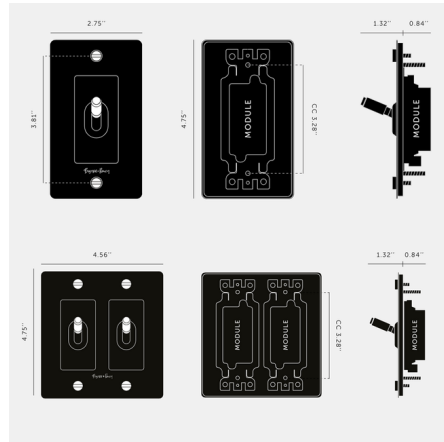

## Buster + Punch Complete Metal Toggle Switch NEW

By Buster + Punch

### Description

The Buster + Punch On/Off Toggle Switch is a stylish and functional upgrade for your home. The sleek, minimalist design is made from solid metal, features a diamond cut, cross knurl pattern knob, and is available in a variety of finishes. The switch is finished with a flat plate and signature solid metal money penny buttons. Can be used in 3-way or single pole applications. This Complete Toggle Switch includes one or two 3-way toggle switches, one wall plate, and a detail kit. This switch is a 15 Amp, 120-277V AC, 60 Hz switch. Available with or without the Buster + Punch logo. Note: Both the 1-gang and 2-gang options have a 1/8 inch shadow gap when installed. Learn more about Buster + Punch Electricity Collection here.

Shown in black

### Specifications

COLOR	N/A
BODY FINISH	Black
WATTAGE	N/A
DIMMER	N/A
DIMENSIONS	2.75"W x 4.75"H
BULB	N/A
COUNTRY OF ORIGIN	China

CLICK TO VIEW PRODUCT

Notes: