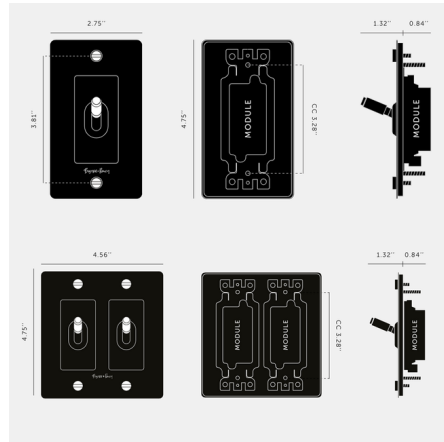

By Buster + Punch

Description

The Buster + Punch On/Off Toggle Switch is a stylish and functional upgrade for your home. The sleek, minimalist design is made from solid metal, features a diamond cut, cross knurl pattern knob, and is available in a variety of finishes. The switch is finished with a flat plate and signature solid metal money penny buttons. Can be used in 3-way or single pole applications. This Complete Toggle Switch includes one or two 3-way toggle switches, one wall plate, and a detail kit. This switch is a 15 Amp, 120-277V AC, 60 Hz switch. Available with or without the Buster + Punch logo. Note: Both the 1-gang and 2-gang options have a 1/8 inch shadow gap when installed. Learn more about Buster + Punch Electricity Collection [here](#).

Shown in smoked bronze

Specifications

COLOR	N/A
BODY FINISH	Smoked Bronze
WATTAGE	N/A
DIMMER	N/A
DIMENSIONS	2.75"W x 4.75"H
BULB	N/A
COUNTRY OF ORIGIN	China

CLICK TO VIEW PRODUCT

Notes: