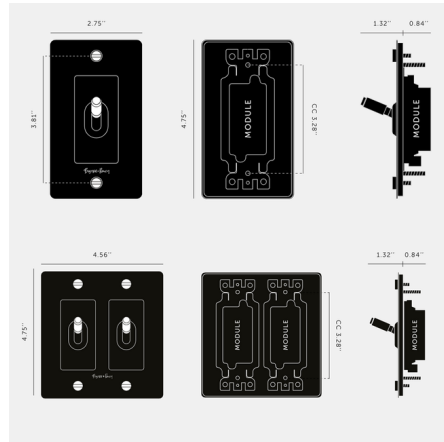

By Buster + Punch

Description

The Buster + Punch On/Off Toggle Switch is a stylish and functional upgrade for your home. The sleek, minimalist design is made from solid metal, features a diamond cut, cross knurl pattern knob, and is available in a variety of finishes. The switch is finished with a flat plate and signature solid metal money penny buttons. Can be used in 3-way or single pole applications. This Complete Toggle Switch includes one or two 3-way toggle switches, one wall plate, and a detail kit. This switch is a 15 Amp, 120-277V AC, 60 Hz switch. Available with or without the Buster + Punch logo. Note: Both the 1-gang and 2-gang options have a 1/8 inch shadow gap when installed. Learn more about Buster + Punch Electricity Collection here.

Shown in white

Specifications

COLOR	N/A
BODY FINISH	White
WATTAGE	N/A
DIMMER	N/A
DIMENSIONS	2.75"W x 4.75"H
BULB	N/A
COUNTRY OF ORIGIN	China

CLICK TO VIEW PRODUCT

Notes: