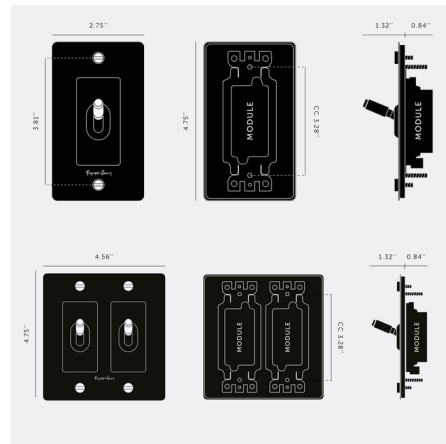

## Buster + Punch Complete Metal Toggle Switch NEW

By Buster + Punch

### Description

The Buster + Punch On/Off Toggle Switch is a stylish and functional upgrade for your home. The sleek, minimalist design is made from solid metal, features a diamond cut, cross knurl pattern knob, and is available in a variety of finishes. The switch is finished with a flat plate and signature solid metal money penny buttons. Can be used in 3-way or single pole applications. This Complete Toggle Switch includes one or two 3-way toggle switches, one wall plate, and a detail kit. This switch is a 15 Amp, 120-277V AC, 60 Hz switch. Available with or without the Buster + Punch logo. Note: Both the 1-gang and 2-gang options have a 1/8 inch shadow gap when installed. Learn more about Buster + Punch Electricity Collection here.

### Specifications

COLOR	N/A
BODY FINISH	Black
WATTAGE	N/A
DIMMER	N/A
DIMENSIONS	4.56"W x 4.75"H
BULB	N/A
COUNTRY OF ORIGIN	China

CLICK TO VIEW PRODUCT

Notes: