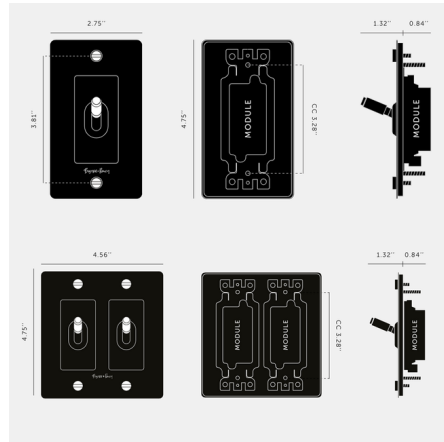

## Buster + Punch Complete Metal Toggle Switch NEW

By Buster + Punch

### Description

The Buster + Punch On/Off Toggle Switch is a stylish and functional upgrade for your home. The sleek, minimalist design is made from solid metal, features a diamond cut, cross knurl pattern knob, and is available in a variety of finishes. The switch is finished with a flat plate and signature solid metal money penny buttons. Can be used in 3-way or single pole applications. This Complete Toggle Switch includes one or two 3-way toggle switches, one wall plate, and a detail kit. This switch is a 15 Amp, 120-277V AC, 60 Hz switch. Available with or without the Buster + Punch logo. Note: Both the 1-gang and 2-gang options have a 1/8 inch shadow gap when installed. Learn more about Buster + Punch Electricity Collection [here](#).

### Specifications

COLOR	N/A
BODY FINISH	Brass
WATTAGE	N/A
DIMMER	N/A
DIMENSIONS	4.56\"W x 4.75\"H
BULB	N/A
COUNTRY OF ORIGIN	China

CLICK TO VIEW PRODUCT

Notes: