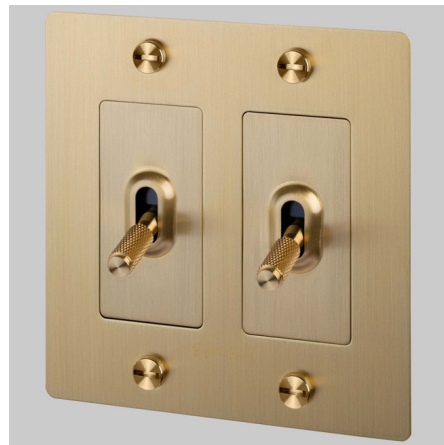

## Buster + Punch Complete Metal Toggle Switch NEW

By Buster + Punch

### Description

The Buster + Punch On/Off Toggle Switch is a stylish and functional upgrade for your home. The sleek, minimalist design is made from solid metal, features a diamond cut, cross knurl pattern knob, and is available in a variety of finishes. The switch is finished with a flat plate and signature solid metal money penny buttons. Can be used in 3-way or single pole applications. This Complete Toggle Switch includes one or two 3-way toggle switches, one wall plate, and a detail kit. This switch is a 15 Amp, 120-277V AC, 60 Hz switch. Available with or without the Buster + Punch logo. Note: Both the 1-gang and 2-gang options have a 1/8 inch shadow gap when installed. Learn more about Buster + Punch Electricity Collection [here](#).

Shown in brass

### Specifications

COLOR	N/A
BODY FINISH	Brass
WATTAGE	N/A
DIMMER	N/A
DIMENSIONS	4.56\"W x 4.75\"H
BULB	N/A
COUNTRY OF ORIGIN	China

CLICK TO VIEW PRODUCT

Notes: