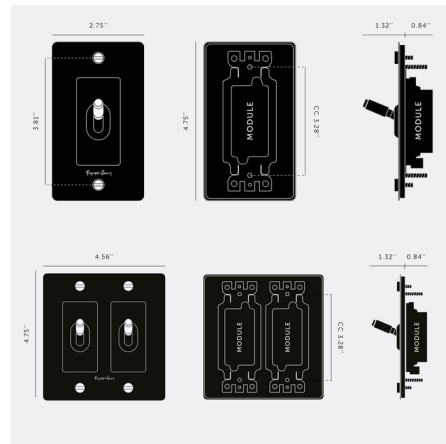

## Buster + Punch Complete Metal Toggle Switch NEW

By Buster + Punch

### Description

The Buster + Punch On/Off Toggle Switch is a stylish and functional upgrade for your home. The sleek, minimalist design is made from solid metal, features a diamond cut, cross knurl pattern knob, and is available in a variety of finishes. The switch is finished with a flat plate and signature solid metal money penny buttons. Can be used in 3-way or single pole applications. This Complete Toggle Switch includes one or two 3-way toggle switches, one wall plate, and a detail kit. This switch is a 15 Amp, 120-277V AC, 60 Hz switch. Available with or without the Buster + Punch logo. Note: Both the 1-gang and 2-gang options have a 1/8 inch shadow gap when installed. Learn more about Buster + Punch Electricity Collection [here](#).

### Specifications

COLOR	N/A
BODY FINISH	Smoked Bronze
WATTAGE	N/A
DIMMER	N/A
DIMENSIONS	4.56"W x 4.75"H
BULB	N/A
COUNTRY OF ORIGIN	China

CLICK TO VIEW PRODUCT

Notes: