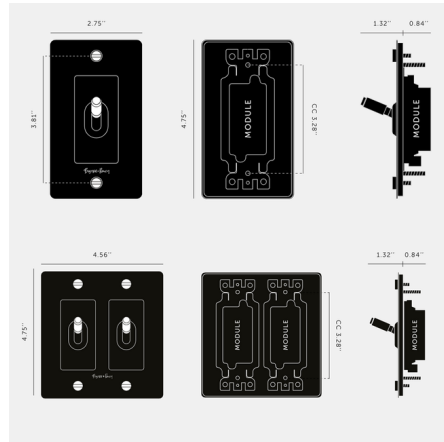

By Buster + Punch

Description

The Buster + Punch On/Off Toggle Switch is a stylish and functional upgrade for your home. The sleek, minimalist design is made from solid metal, features a diamond cut, cross knurl pattern knob, and is available in a variety of finishes. The switch is finished with a flat plate and signature solid metal money penny buttons. Can be used in 3-way or single pole applications. This Complete Toggle Switch includes one or two 3-way toggle switches, one wall plate, and a detail kit. This switch is a 15 Amp, 120-277V AC, 60 Hz switch. Available with or without the Buster + Punch logo. Note: Both the 1-gang and 2-gang options have a 1/8 inch shadow gap when installed. Learn more about Buster + Punch Electricity Collection here.

Shown in white

Specifications

COLOR	N/A
BODY FINISH	White
WATTAGE	N/A
DIMMER	N/A
DIMENSIONS	4.56"W x 4.75"H
BULB	N/A
COUNTRY OF ORIGIN	China

CLICK TO VIEW PRODUCT

Notes: