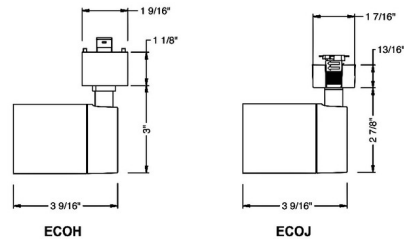

CLICK TO VIEW PRODUCT

Notes: