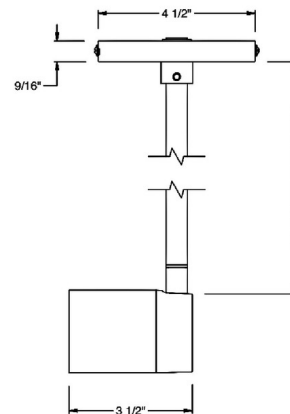

By Bruck

Description

The GX10 Ceiling Spot Light adds a clean architectural look to your interior space. The 2 inch round cylindrical head rotates 350 degrees, tilts to 90 degrees and offers a 35 degree beam angle. Perfect for highlights not only your space, but walls or works of art. Leading and trailing edge (Triac/ELV) dimming to 5 percent. Note: Field cuttable stem from 24 to 1.5 inch.

Specifications

COLOR	N/A
BODY FINISH	White
WATTAGE	12W
DIMMER	Low Voltage Electronic
DIMENSIONS	4.5"W x 26.5"H
INTEGRATED LED MODULE	1 x LED/12W/120V LED
COUNTRY OF ORIGIN	China

Technical Information

LAMP LIFE	55000 hours
COLOR RENDERING	90 CRI
LAMP COLOR	3000K
LUMENS/WATT	91.67
LUMINOUS FLUX	1100 lumens

Shown in white

CLICK TO VIEW PRODUCT

Notes: