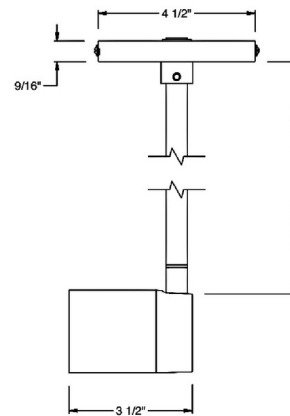

CLICK TO VIEW PRODUCT

Notes: