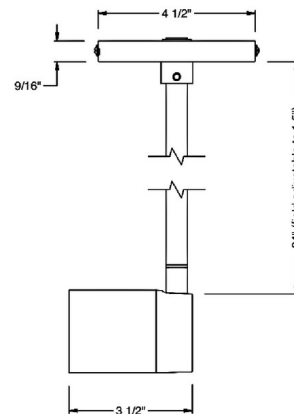

By Bruck

Description

The GX10 Ceiling Spot Light adds a clean architectural look to your interior space. The 2 inch round cylindrical head rotates 350 degrees, tilts to 90 degrees and offers a 35 degree beam angle. Perfect for highlights not only your space, but walls or works of art. Leading and trailing edge (Triac/ELV) dimming to 5 percent. Note: Field cuttable stem from 24 to 1.5 inch.

Specifications

COLOR	N/A
BODY FINISH	White
WATTAGE	12W
DIMMER	Low Voltage Electronic
DIMENSIONS	4.5"W x 26.5"H
INTEGRATED LED MODULE	1 x LED/12W/120V LED
COUNTRY OF ORIGIN	China

Technical Information

LAMP LIFE	55000 hours
COLOR RENDERING	90 CRI
LAMP COLOR	3000K
LUMENS/WATT	91.67
LUMINOUS FLUX	1100 lumens

Shown in white

CLICK TO VIEW PRODUCT

Notes: