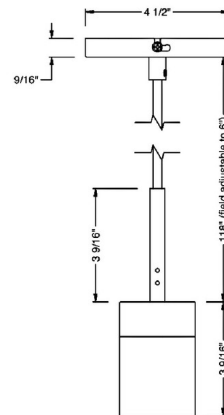

By Bruck

Description

The GX10 Pendant adds a clean architectural look to your interior space. The 2 inch round cylindrical head rotates 350 degrees, tilts to 90 degrees and offers a 35 degree beam angle. Perfect alone or grouped with multiple pendants to create your own unique look.

Specifications

COLOR	N/A
BODY FINISH	Black
WATTAGE	12W
DIMMER	Low Voltage Electronic
DIMENSIONS	4.5"W x 7.125"H
INTEGRATED LED MODULE	1 x LED/12W/120V LED
COUNTRY OF ORIGIN	China

Technical Information

LAMP LIFE	55000 hours
COLOR RENDERING	90 CRI
LAMP COLOR	3000K
LUMENS/WATT	91.67
LUMINOUS FLUX	1100 lumens

Shown in black

CLICK TO VIEW PRODUCT

Notes: