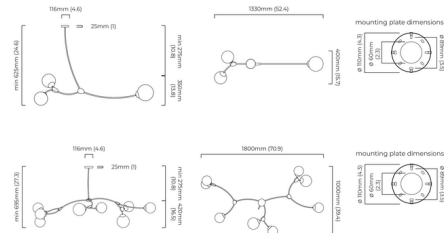

### Description

The Ivy Horizontal Pendant draws inspiration from green spaces in the heart of London, reflecting the nature of new plants that grow organically in all directions towards the light, featuring a sculptural Bronze frame with globe shades, accented with Satin Brass or Bronze details for a chic overall look. Available with Opal or Smoked glass shades. Note: Please specify overall drop length when ordering. Stem is not field adjustable.

### Specifications

COLOR	Opal
BODY FINISH	Bronze
WATTAGE	75W
DIMMER	Standard 120V
DIMENSIONS	52.36"L x 15.7"W x 13.77"H
BULB NOT INCLUDED	3 x G16.5/Candelabra (E12)/25W/120V LED

CLICK TO VIEW PRODUCT

Notes: