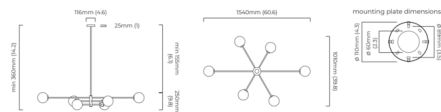

Description

The Trevi Pendant is inspired by the famous fountain at the Piazza di Trevi. The arms of the pendant provide a perfectly balanced composition for the globe shaped diffusers, casting warm shadows across your room. Note: Standard stem length is 39.4 inches and is field adjustable. Custom stem length is available upon request. Please specify overall drop length when ordering.

Shown in antique bronze / matte opal

Specifications

COLOR Matte Opal
BODY FINISH Antique Bronze
WATTAGE 150W
DIMMER Standard 120V
DIMENSIONS 60.62"W x 9.84"H x 39.8"D
BULB NOT INCLUDED 6 x B10/Candelabra (E12)/25W/120V LED