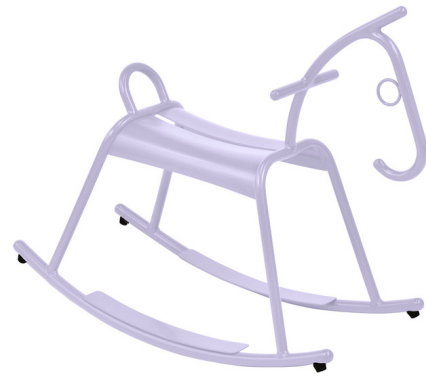

Lightology

lightology.com
866-954-4489
04-20-26

Project: _____

Company: _____

Location: _____ Fixture Type: _____

SPEC #: **FMB1303653**

Approved On: _____ Approved By: _____

Adada Kids Rocking Horse By Fermob

Description

The colorful Adada Rocking Horse is sure to provide children with hours of fun. Made with an aluminum frame and plastic pads, this children's rocking horse will make a special addition to the kids playroom or backyard. Suitable for children over 10 months old.

Shown in marshmallow

Specifications

COLOR	N/A
BODY FINISH	Marshmallow
WATTAGE	N/A
DIMMER	N/A
DIMENSIONS	14"W x 27"H x 30.5"D
BULB	N/A
COUNTRY OF ORIGIN	France

CLICK TO VIEW PRODUCT

Notes: