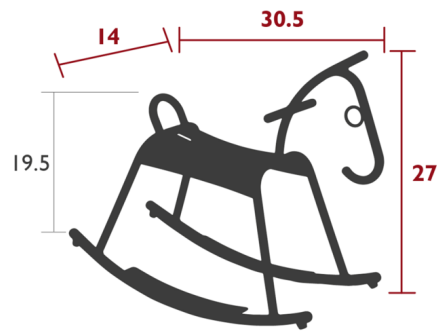

Lightology

lightology.com
866-954-4489
04-20-26

Project: _____

Company: _____

Location: _____ Fixture Type: _____

SPEC #: **FMB1303653**

Approved On: _____ Approved By: _____

Adada Kids Rocking Horse By Fermob

Description

The colorful Adada Rocking Horse is sure to provide children with hours of fun. Made with an aluminum frame and plastic pads, this children's rocking horse will make a special addition to the kids playroom or backyard. Suitable for children over 10 months old.

Shown in marshmallow

Specifications

COLOR	N/A
BODY FINISH	Marshmallow
WATTAGE	N/A
DIMMER	N/A
DIMENSIONS	14"W x 27"H x 30.5"D
BULB	N/A
COUNTRY OF ORIGIN	France

CLICK TO VIEW PRODUCT

Notes: