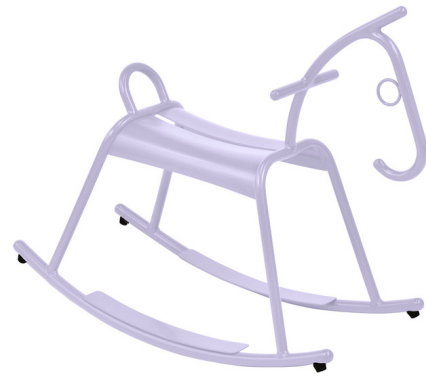

Lightology

lightology.com
866-954-4489
06-22-26

Project: _____

Company: _____

Location: _____ Fixture Type: _____

SPEC #: **FMB1303653**

Approved On: _____ Approved By: _____

Adada Kids Rocking Horse By Fermob

Description

The colorful Adada Rocking Horse is sure to provide children with hours of fun. Made with an aluminum frame and plastic pads, this children's rocking horse will make a special addition to the kids playroom or backyard. Suitable for children over 10 months old.

Shown in marshmallow

Specifications

COLOR	N/A
BODY FINISH	Marshmallow
WATTAGE	N/A
DIMMER	N/A
DIMENSIONS	14"W x 27"H x 30.5"D
BULB	N/A
COUNTRY OF ORIGIN	France

CLICK TO VIEW PRODUCT

Notes: