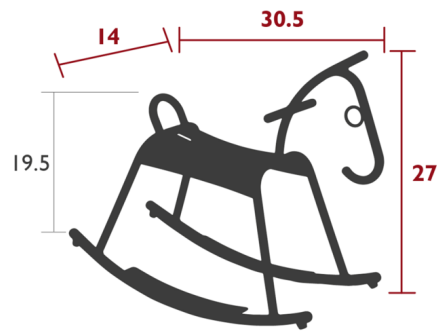

Lightology

lightology.com
866-954-4489
06-22-26

Project: _____

Company: _____

Location: _____ Fixture Type: _____

SPEC #: **FMB1303653**

Approved On: _____ Approved By: _____

Adada Kids Rocking Horse By Fermob

Description

The colorful Adada Rocking Horse is sure to provide children with hours of fun. Made with an aluminum frame and plastic pads, this children's rocking horse will make a special addition to the kids playroom or backyard. Suitable for children over 10 months old.

Shown in marshmallow

Specifications

COLOR	N/A
BODY FINISH	Marshmallow
WATTAGE	N/A
DIMMER	N/A
DIMENSIONS	14"W x 27"H x 30.5"D
BULB	N/A
COUNTRY OF ORIGIN	France

CLICK TO VIEW PRODUCT

Notes: