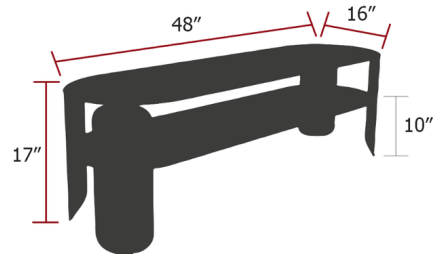

By Fermob

Description

The Bebop Low Console Table from Tristan Lohner's Bebop collection is a sleek piece with a steel sheet tabletop and curved base, that exudes sophistication and stability and designed to enchant both the interior and exterior of your home. The Bebop transforms into an elegant coffee table, perfect for hosting moments of relaxation in the living room, a side bench to adjust your shoes, or on a veranda or terrace, Supported by steel tube legs and a cross-beam, the Bebop Linear Table is a perfect blend of style and functionality.

Shown in acapulco blue

Specifications

COLOR	N/A
BODY FINISH	Acapulco Blue
WATTAGE	N/A
DIMMER	N/A
DIMENSIONS	48"W x 17"H x 16"D
BULB	N/A
COUNTRY OF ORIGIN	France

CLICK TO VIEW PRODUCT

Notes: