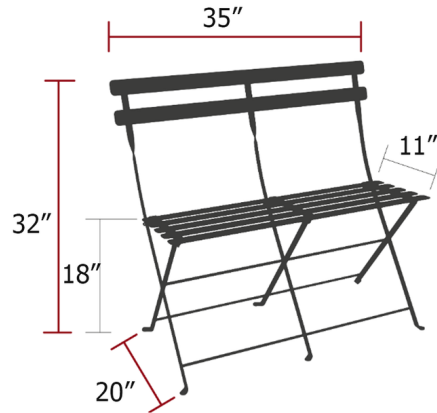

Shown in acapulco blue

CLICK TO VIEW PRODUCT

Notes: