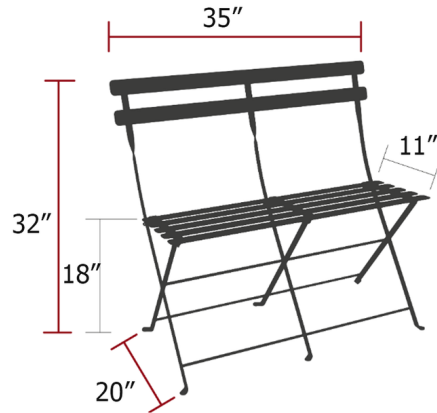

### Description

The Bistro 2 Seater Folding Bench features a sturdy steel flat frame, steel slats for the seat and backrest, and seamlessly blends comfort with contemporary design. Its convenient plastic clips enable safe folding and unfolding while a steel cross-piece ensures structural integrity.

### Specifications

COLOR . . . . . N/A  
BODY FINISH . . . . . Acapulco Blue  
WATTAGE . . . . . N/A  
DIMMER . . . . . N/A  
DIMENSIONS . . . . . 20"W x 32"H x 35"D  
BULB . . . . . N/A  
COUNTRY OF ORIGIN . . . . . France

### Technical Information

PRODUCT DIMENSIONS . . . . . Seat Height: 18"

Shown in acapulco blue

CLICK TO VIEW PRODUCT

Notes: