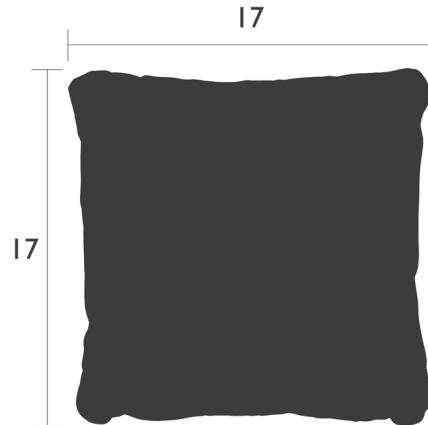

Description

Part of the Bouquet Sauvage Collection, the Pixels Outdoor Cushion brings soft floral notes to your gardens and homes.

Specifications

COLOR	N/A
BODY FINISH	Gingerbread
WATTAGE	N/A
DIMMER	N/A
DIMENSIONS	17"W x 6"H
BULB	N/A
COUNTRY OF ORIGIN	France

Shown in gingerbread

CLICK TO VIEW PRODUCT

Notes: