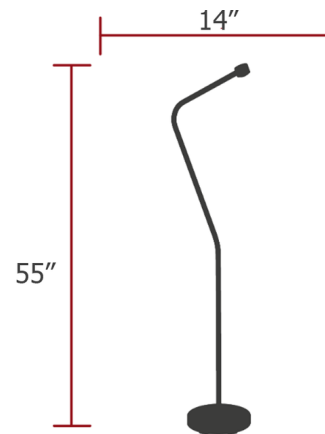

Description

To add to Alpo's multiple lighting solutions, the Aplo Lamp Stand stands at 4 ft 6 in and is light and easy to move anywhere; no wires means no constraints! In the garden, terrace, or inside by your favorite reading spot, all you need to do is twist on your Aplo lamp (sold separately).

Specifications

COLOR	N/A
BODY FINISH	Clay Grey
WATTAGE	N/A
DIMMER	N/A
DIMENSIONS	8"W x 55"H x 14"D
BULB	N/A
COUNTRY OF ORIGIN	China

Shown in clay grey

CLICK TO VIEW PRODUCT

Notes: