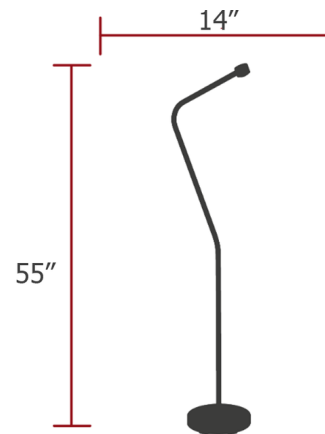

### Description

To add to Alpo's multiple lighting solutions, the Aplo Lamp Stand stands at 4 ft 6 in and is light and easy to move anywhere; no wires means no constraints! In the garden, terrace, or inside by your favorite reading spot, all you need to do is twist on your Aplo lamp (sold separately).

### Specifications

COLOR	N/A
BODY FINISH	Clay Grey
WATTAGE	N/A
DIMMER	N/A
DIMENSIONS	8"W x 55"H x 14"D
BULB	N/A
COUNTRY OF ORIGIN	China

Shown in clay grey

CLICK TO VIEW PRODUCT

Notes: