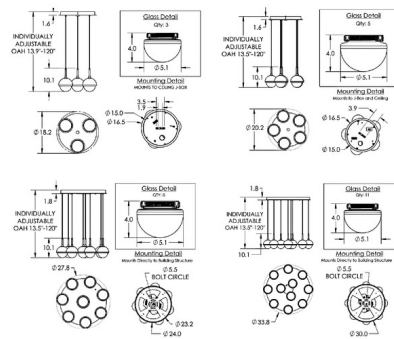

Description

The Cabochon Round Multi Light Pendant brings a sculptural fusion of style and light to your interior space. The smooth round frame is complemented by gemstone inspired, artisan blown glass diffusers that are capped, casting warm shadows of light across your room. Note: Due to the weight of the 8 light and 11 light fixtures, additional ceiling support is required.

Shown in matte black / clear

Specifications

COLOR	Clear
BODY FINISH	Matte Black
WATTAGE	15.9W
DIMMER	Low Voltage Electronic
DIMENSIONS	18.2"W x 10.1"H
INTEGRATED LED MODULE	3 x LED/5.3W/120V LED

Technical Information

PRODUCT DIMENSIONS	Min/Max Adjustable Height: 13.5" - 120"
COLOR RENDERING	93 CRI
LAMP COLOR	2700K

CLICK TO VIEW PRODUCT

Notes: