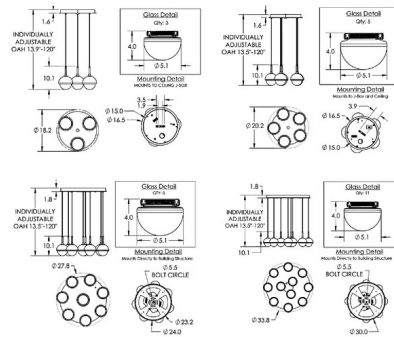

Lightology

lightology.com
866-954-4489
05-21-26

Project: _____
 Company: _____
 Location: _____ Fixture Type: _____
 SPEC #: **HMR1304045**
 Approved On: _____ Approved By: _____

Cabochon Round Multi Light Pendant By Hammerton Studio

Description

The Cabochon Round Multi Light Pendant brings a sculptural fusion of style and light to your interior space. The smooth round frame is complemented by gemstone inspired, artisan blown glass diffusers that are capped, casting warm shadows of light across your room. Note: Due to the weight of the 8 light and 11 light fixtures, additional ceiling support is required.

Shown in matte black / clear

Specifications

COLOR Clear
 BODY FINISH Matte Black
 WATTAGE 15.9W
 DIMMER Low Voltage Electronic
 DIMENSIONS 18.2"W x 10.1"H
 INTEGRATED LED MODULE 3 x LED/5.3W/120V LED

Technical Information

PRODUCT DIMENSIONS Min/Max Adjustable Height: 13.5" - 120"
 COLOR RENDERING 93 CRI
 LAMP COLOR 2700K

CLICK TO VIEW PRODUCT

Notes: