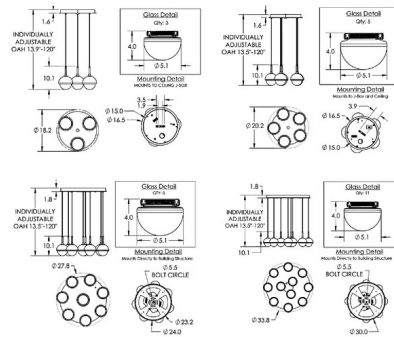

Lightology

lightology.com
866-954-4489
05-21-26

Project: _____
 Company: _____
 Location: _____ Fixture Type: _____
 SPEC #: **HMR1304045**
 Approved On: _____ Approved By: _____

Cabochon Round Multi Light Pendant By Hammerton Studio

Description

The Cabochon Round Multi Light Pendant brings a sculptural fusion of style and light to your interior space. The smooth round frame is complemented by gemstone inspired, artisan blown glass diffusers that are capped, casting warm shadows of light across your room. Note: Due to the weight of the 8 light and 11 light fixtures, additional ceiling support is required.

Shown in matte black / clear

Specifications

COLOR Clear
 BODY FINISH Matte Black
 WATTAGE 15.9W
 DIMMER Low Voltage Electronic
 DIMENSIONS 18.2\"/>

Technical Information

PRODUCT DIMENSIONS Min/Max Adjustable Height: 13.5\"/>

CLICK TO VIEW PRODUCT

Notes: