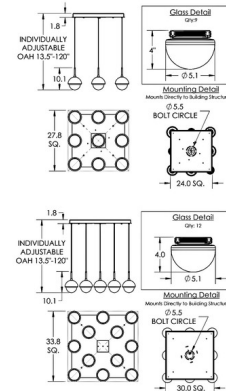

Lightology

lightology.com
866-954-4489
04-20-26

Project: _____

Company: _____

Location: _____ Fixture Type: _____

SPEC #: **HMR1304237**

Approved On: _____ Approved By: _____

Cabochoch Square Multi Light Pendant By Hammerton Studio

Description

The Cabochoch Square Multi Light Pendant brings a sculptural fusion of style and light to your interior space. The smooth square frame is complemented by gemstone inspired, artisan blown glass diffusers that are capped, casting warm shadows of light across your room. Note: Due to the weight of this fixture, additional ceiling support is required.

Shown in matte black / clear

Specifications

COLOR Clear
BODY FINISH Matte Black
WATTAGE 45W
DIMMER Low Voltage Electronic
DIMENSIONS 27.8"W x 10.1"H
INTEGRATED LED MODULE 9 x LED/5W/120V LED

Technical Information

PRODUCT DIMENSIONS Min/Max Adjustable Height: 13.5" - 120"
LAMP COLOR 2700K

CLICK TO VIEW PRODUCT

Notes: