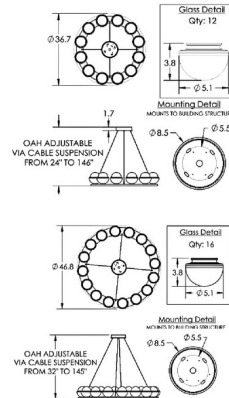

Shown in flat bronze / clear

Specifications

COLOR	Clear
BODY FINISH	Flat Bronze
WATTAGE	41.6W
DIMMER	Low Voltage Electronic
DIMENSIONS	36.7"W x 3.8"H
INTEGRATED LED MODULE	16 x LED/2.6W/120V LED

Technical Information