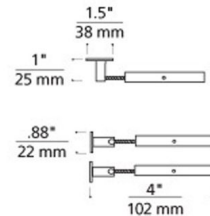

Lightology

lightology.com
866-954-4489
04-27-26

Project: _____

Company: _____

Location: _____ Fixture Type: _____

SPEC #: **ELE13043**

Approved On: _____ Approved By: _____

Kable Lite Slimline Isolating Turnbuckles By Visual Comfort Architectural

Description

Isolating slimline turnbuckles provide tension to the cable run and should be used when mounting to metal or metal studs. Use on runs of no more than twenty feet in length. Mount to ceiling or wall. When ceiling mounted, cables drop 1 inch from the ceiling. Use the 1.5 inch washer (included) for ceiling mount support on runs over ten feet. Sold as a pair. Finish in Satin Nickel. ETL listed.

Shown in satin nickel

Specifications

COLOR	N/A
BODY FINISH	Satin Nickel
WATTAGE	N/A
DIMMER	N/A
DIMENSIONS	4"L x 0.88"W x 0.88"H
BULB	N/A

CLICK TO VIEW PRODUCT

Notes: