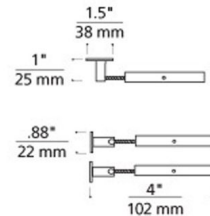

Lightology

lightology.com
866-954-4489
04-24-26

Project: _____

Company: _____

Location: _____ Fixture Type: _____

SPEC #: **ELE13044**

Approved On: _____ Approved By: _____

Kable Lite Slimline Conductive Turnbuckles By Visual Comfort Architectural

Description

Slimline turnbuckles provide tension to the cable run. Use on runs of no more than twenty feet in length. Mount to ceiling or wall. When ceiling mounted, cables drop 1 inch from the ceiling. Use the 1.5 inch washer (included) for ceiling mount support on runs over ten feet. Order isolating slimline turnbuckles when mounting to a metal surface or metal studs. Finish in Satin Nickel. Sold as pair. ETL listed.

Shown in satin nickel

Specifications

COLOR	N/A
BODY FINISH	Satin Nickel
WATTAGE	N/A
DIMMER	N/A
DIMENSIONS	4"L x 0.88"W x 0.88"H
BULB	N/A

CLICK TO VIEW PRODUCT

Notes: