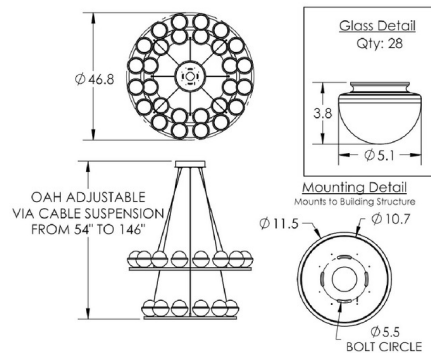

### Specifications

COLOR	Clear
BODY FINISH	Gilded Brass
WATTAGE	82.8W
DIMMER	Low Voltage Electronic
DIMENSIONS	46.8"W x 40"H
INTEGRATED LED MODULE	36 x LED/2.3W/120V LED

### Technical Information

LAMP COLOR	2700K
LUMENS/WATT	3,150.87
LUMINOUS FLUX	7247 lumens

CLICK TO VIEW PRODUCT

Notes: