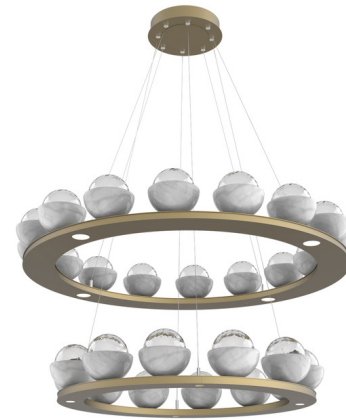

Lightology

lightology.com
866-954-4489
06-04-26

Project: _____
 Company: _____
 Location: _____ Fixture Type: _____
 SPEC #: **HMR1304541**
 Approved On: _____ Approved By: _____

Cabochoon Tiered Chandelier By Hammerton Studio

Description

The Cabochoon Tiered Chandelier brings a sculptural fusion of style and light to your interior space. The smooth dual ring frame is complemented by gemstone inspired, artisan blown glass diffusers that are capped, casting warm shadows of light across your room. Note: Due to the weight of this fixture, additional ceiling support is required.

Shown in gilded brass / clear

Specifications

COLOR	Clear
BODY FINISH	Gilded Brass
WATTAGE	82.8W
DIMMER	Low Voltage Electronic
DIMENSIONS	46.8"W x 40"H
INTEGRATED LED MODULE	36 x LED/2.3W/120V LED

Technical Information

LAMP COLOR	2700K
LUMENS/WATT	3,150.87
LUMINOUS FLUX	7247 lumens

CLICK TO VIEW PRODUCT

Notes: