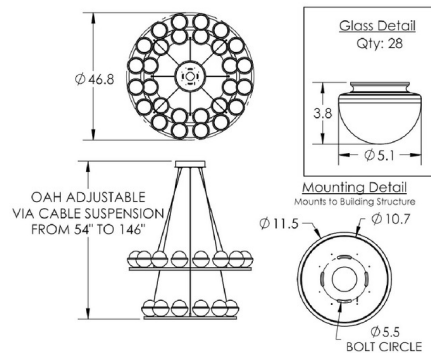

Description

The Cabochoon Tiered Chandelier brings a sculptural fusion of style and light to your interior space. The smooth dual ring frame is complemented by gemstone inspired, artisan blown glass diffusers that are capped, casting warm shadows of light across your room. Note: Due to the weight of this fixture, additional ceiling support is required.

Shown in gilded brass / clear

Specifications

COLOR	Clear
BODY FINISH	Gilded Brass
WATTAGE	82.8W
DIMMER	Low Voltage Electronic
DIMENSIONS	46.8"W x 40"H
INTEGRATED LED MODULE	36 x LED/2.3W/120V LED

Technical Information

LAMP COLOR	2700K
LUMENS/WATT	3,150.87
LUMINOUS FLUX	7247 lumens

CLICK TO VIEW PRODUCT

Notes: