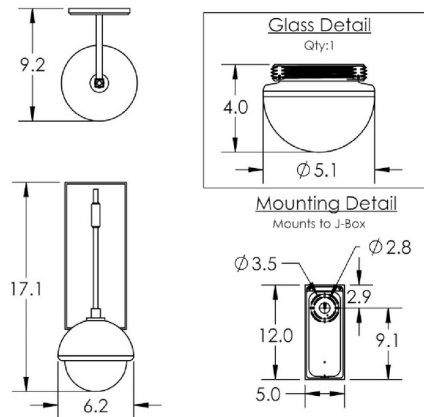

CLICK TO VIEW PRODUCT

Notes: