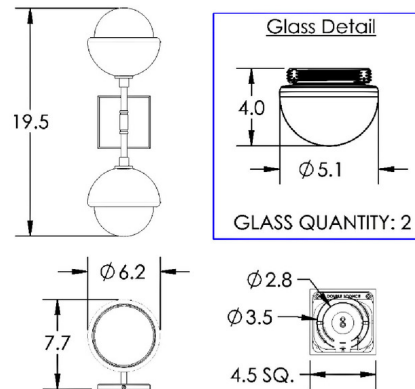

Shown in flat bronze / clear

CLICK TO VIEW PRODUCT

Notes: