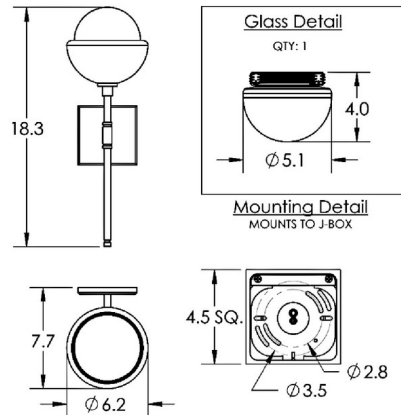

Shown in beige silver / clear

CLICK TO VIEW PRODUCT

Notes: