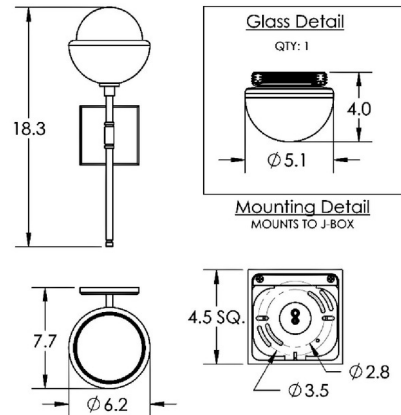

Shown in beige silver / clear

CLICK TO VIEW PRODUCT

Notes: