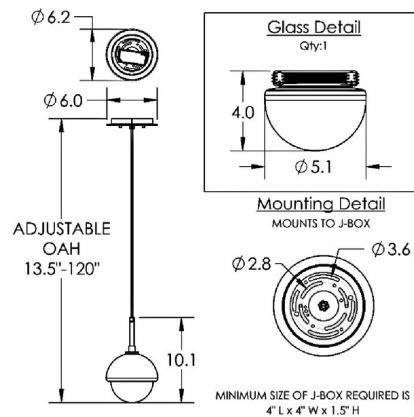

Lightology

lightology.com
866-954-4489
04-21-26

Project: _____
Company: _____
Location: _____ Fixture Type: _____
SPEC #: **HMR1304813**
Approved On: _____ Approved By: _____

Cabochoon Pendant By Hammerton Studio

Description

The Cabochoon Pendant brings a sculptural fusion of style and light to your interior space. The smooth frame is complemented by a gemstone inspired, artisan blown glass diffuser that is capped on top, casting warm shadows of light across your room.

Specifications

COLOR	Clear
BODY FINISH	Matte Black
WATTAGE	4.5W
DIMMER	Low Voltage Electronic
DIMENSIONS	6"W x 10.1"H
INTEGRATED LED MODULE	1 x LED/4.5W/120V LED

Technical Information

COLOR RENDERING	93 CRI
LAMP COLOR	2700K
LUMENS/WATT	93.33
LUMINOUS FLUX	420 lumens

Shown in matte black / clear

CLICK TO VIEW PRODUCT

Notes: