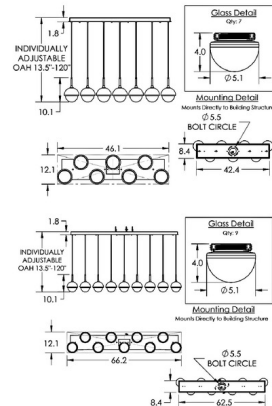

Description

The Cabochon Linear Multi Light Pendant brings a sculptural fusion of style and light to your interior space. The smooth linear frame is complemented by gemstone inspired, artisan blown glass diffusers that are capped, casting warm shadows of light across your room. Note: Due to the weight of this fixture, additional ceiling support is required.

Shown in beige silver / clear

Specifications

COLOR Clear
 BODY FINISH Beige Silver
 WATTAGE 35W
 DIMMER Low Voltage Electronic
 DIMENSIONS 46.1"L x 12.1"W x 10.1"H
 INTEGRATED LED MODULE 7 x LED/5W/120V LED