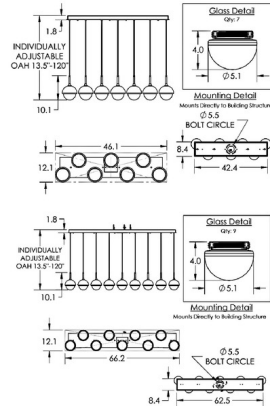

Lightology

lightology.com
866-954-4489
06-08-26

Project: _____

Company: _____

Location: _____ Fixture Type: _____

SPEC #: **HMR1304831**

Approved On: _____ Approved By: _____

Cabochon Linear Multi Light Pendant By Hammerton Studio

Description

The Cabochon Linear Multi Light Pendant brings a sculptural fusion of style and light to your interior space. The smooth linear frame is complemented by gemstone inspired, artisan blown glass diffusers that are capped, casting warm shadows of light across your room. Note: Due to the weight of this fixture, additional ceiling support is required.

Shown in beige silver / clear

Specifications

COLOR Clear
BODY FINISH Beige Silver
WATTAGE 35W
DIMMER Low Voltage Electronic
DIMENSIONS 46.1"L x 12.1"W x 10.1"H
INTEGRATED LED MODULE 7 x LED/5W/120V LED

Technical Information