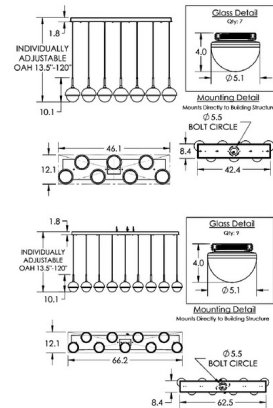

Description

The Cabochon Linear Multi Light Pendant brings a sculptural fusion of style and light to your interior space. The smooth linear frame is complemented by gemstone inspired, artisan blown glass diffusers that are capped, casting warm shadows of light across your room. Note: Due to the weight of this fixture, additional ceiling support is required.

Shown in beige silver / clear

Specifications

COLOR Clear
 BODY FINISH Beige Silver
 WATTAGE 35W
 DIMMER Low Voltage Electronic
 DIMENSIONS 46.1"L x 12.1"W x 10.1"H
 INTEGRATED LED MODULE 7 x LED/5W/120V LED