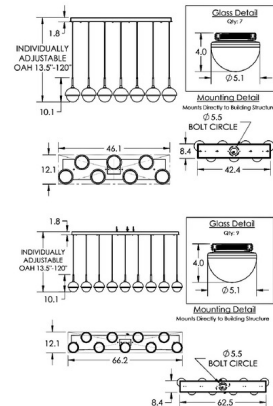

Description

The Cabochon Linear Multi Light Pendant brings a sculptural fusion of style and light to your interior space. The smooth linear frame is complemented by gemstone inspired, artisan blown glass diffusers that are capped, casting warm shadows of light across your room. Note: Due to the weight of this fixture, additional ceiling support is required.

Shown in beige silver / clear

Specifications

COLOR Clear
 BODY FINISH Beige Silver
 WATTAGE 35W
 DIMMER Low Voltage Electronic
 DIMENSIONS 46.1"L x 12.1"W x 10.1"H
 INTEGRATED LED MODULE 7 x LED/5W/120V LED