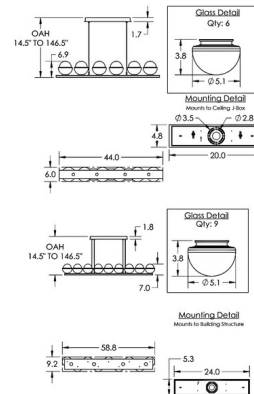

Shown in flat bronze / clear

Specifications

COLOR . . . . . Clear
BODY FINISH . . . . . Flat Bronze
WATTAGE 37W
DIMMER . . . . . Low Voltage Electronic
DIMENSIONS . . . . . 44"L x 6"W x 6.9"H
INTEGRATED LED MODULE . . . . . 10 x LED/3.7W/120V LED

Technical Information

LAMP COLOR 2700K
LUMENS/WATT 832.43
LUMINOUS FLUX . . . . . 3080 lumens

CLICK TO VIEW PRODUCT

Notes: