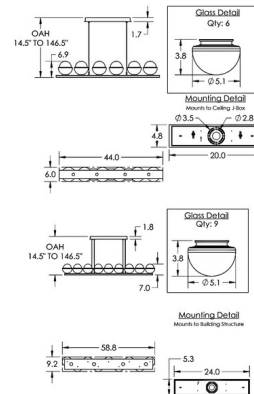

By Hammerton Studio

Description

The Cabochoon Linear Chandelier brings a sculptural fusion of style and light to your interior space. The smooth lineal frame is complemented by gemstone inspired, artisan blown glass diffusers that are capped, casting warm shadows of light across your room. Smoke glass shade not available in 3000K color temperature. Note: Due to the weight of the 58.8 inch fixture, additional ceiling support is required.

Shown in flat bronze / clear

Specifications

COLOR Clear
 BODY FINISH Flat Bronze
 WATTAGE 37W
 DIMMER Low Voltage Electronic
 DIMENSIONS 44"L x 6"W x 6.9"H
 INTEGRATED LED MODULE 10 x LED/3.7W/120V LED

Technical Information