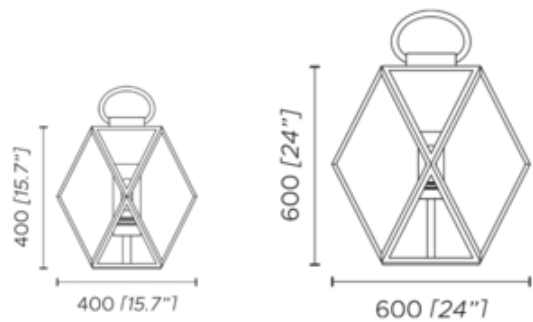

BRAND

Contardi

DESCRIPTION

The Muse Fixed Outdoor Lantern features a Satin Bronze frame with Amber acrylic panels and a brown braided leather handle. The angled, geometric frame offers a modern take on a classic lantern style. IP65 rated for outdoor use with an IP68 outdoor connector.

SHADE COLOR	N/A
BODY FINISH	Black Pearl
WATTAGE	8W
DIMMER	Not Dimmable
DIMENSIONS	15.7"W x 15.7"H x 15.7"D
BULB NOT INCLUDED	
LAMP	1 x A19/Medium (E26)/8W/120V LED 1 x A19/Medium (E26)/120V LED

SPEC # CDI130513