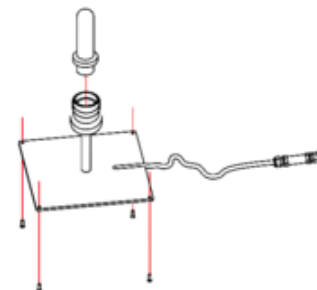

BRAND

Contardi

DESCRIPTION

The Muse Fixed Outdoor Lantern features a Satin Bronze frame with Amber acrylic panels and a brown braided leather handle. The angled, geometric frame offers a modern take on a classic lantern style. IP65 rated for outdoor use with an IP68 outdoor connector.

SHADE COLOR	N/A
BODY FINISH	Black Pearl
WATTAGE	8W
DIMMER	Not Dimmable
DIMENSIONS	15.7"W x 15.7"H x 15.7"D
BULB NOT INCLUDED	
LAMP	1 x A19/Medium (E26)/8W/120V LED 1 x A19/Medium (E26)/120V LED

SPEC # CDI130513