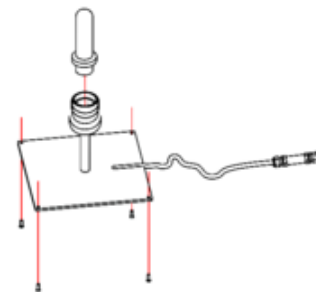

BRAND

Contardi

DESCRIPTION

The Muse Fixed Outdoor Lantern features a Satin Bronze frame with Amber acrylic panels and a brown braided leather handle. The angled, geometric frame offers a modern take on a classic lantern style. IP65 rated for outdoor use with an IP68 outdoor connector.

SHADE COLOR	N/A
BODY FINISH	Black Pearl
WATTAGE	8W
DIMMER	Not Dimmable
DIMENSIONS	15.7"W x 15.7"H x 15.7"D
BULB NOT INCLUDED	
LAMP	1 x A19/Medium (E26)/8W/120V LED 1 x A19/Medium (E26)/120V LED

SPEC # CDI130513