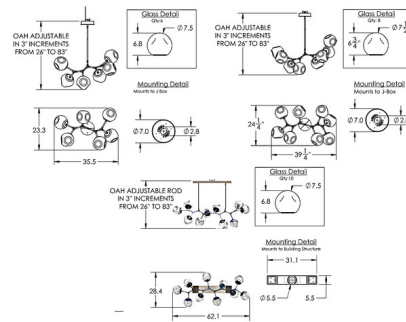

Description

The Luna Modern Branch Chandelier adds a decorative beauty to your interior space. The with organic shaped artisan cast glass diffusers with inner led shapes that cast warm shadows across your room. Each piece is a unique work of art. Overall height is field adjustable in 3 inch increments.

Shown in gilded brass / bronze zircon

Specifications

COLOR	Bronze Zircon
BODY FINISH	Gilded Brass
WATTAGE	15.6W
DIMMER	Low Voltage Electronic
DIMENSIONS	35.5"L x 23.3"W x 26"H
INTEGRATED LED MODULE	6 x LED/2.6W/120V LED

Technical Information

PRODUCT DIMENSIONS	Min/Max Adjustable Height: 26" - 83"
LAMP COLOR	2700K
LUMENS/WATT	538.08
LUMINOUS FLUX	1399 lumens

CLICK TO VIEW PRODUCT

Notes: