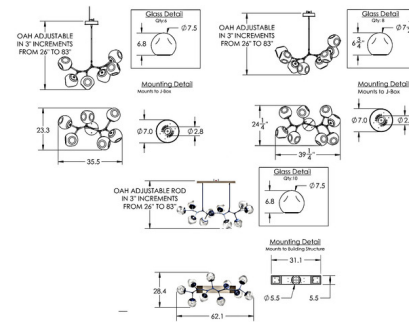

Description

The Luna Modern Branch Chandelier adds a decorative beauty to your interior space. The with organic shaped artisan cast glass diffusers with inner led shapes that cast warm shadows across your room. Each piece is a unique work of art. Overall height is field adjustable in 3 inch increments.

Shown in gilded brass / bronze zircon

Specifications

| | |
|-----------------------|---------------------------|
| COLOR | Bronze Zircon |
| BODY FINISH | Gilded Brass |
| WATTAGE | 15.6W |
| DIMMER | Low Voltage Electronic |
| DIMENSIONS | 35.5\"L x 23.3\"W x 26\"H |
| INTEGRATED LED MODULE | 6 x LED/2.6W/120V LED |

Technical Information

| | |
|--------------------|---------------------------------------|
| PRODUCT DIMENSIONS | Min/Max Adjustable Height: 26\" - 83" |
| LAMP COLOR | 2700K |
| LUMENS/WATT | 538.08 |
| LUMINOUS FLUX | 1399 lumens |