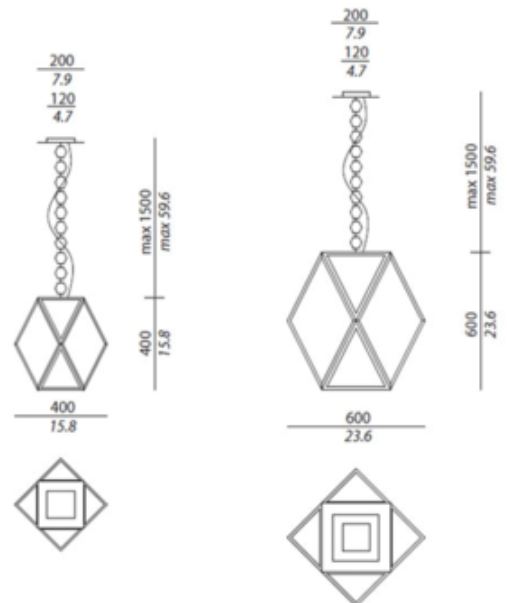

SHADE COLOR	Satin White Acrylic
BODY FINISH	Black Pearl
WATTAGE	23W
DIMMER	Not Dimmable
DIMENSIONS	75.4"L x 15.8"W x 15.8"H x 15.8"D
BULB NOT INCLUDED	
LAMP	1 x CF/Medium (E26)/23W/120V Compact Fluorescent 1 x A19/Medium (E26)/120V LED

SPEC # CDI130517