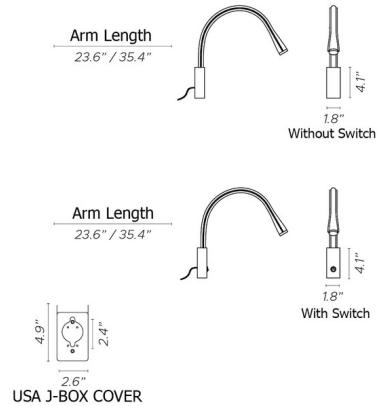

CLICK TO VIEW PRODUCT

Notes: