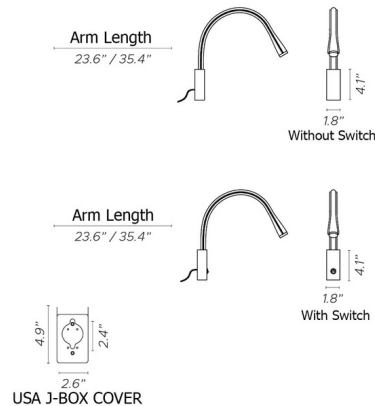

CLICK TO VIEW PRODUCT

Notes: