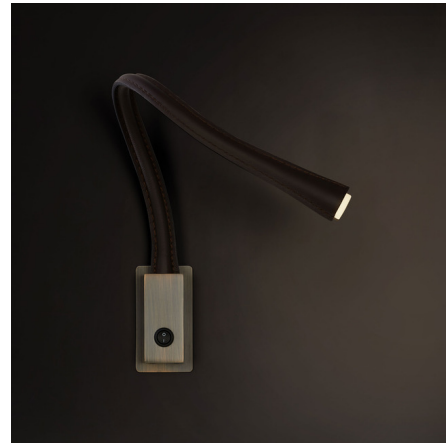

Description

The Flexiled Wall Reading Light features a Satin Nickel or Satin Bronze backplate with a flexible arm wrapped in Ivory, Dark Brown, or Black real leather or Braided Steel Mesh. Two arm length options. Available with or without an On/Off switch on the backplate. Backplate measuring 2.6 inch x 4.9 inch is included. Note: The included backplate does not cover a standard 4 inch octagonal junction box, use of slim switch box is required. Switch box cover is included and extends beyond the backplate; pictured in main image. Note: Braided mesh option available with Satin Nickel finish only.

Specifications

COLOR Dark Brown Leather
BODY FINISH Satin Bronze
WATTAGE 3W
DIMMER Not Dimmable
DIMENSIONS 23.6"L x 2"W x 4"H
INTEGRATED LED MODULE 1x LED/3W/120V LED
COUNTRY OF ORIGIN Italy

Technical Information

COLOR RENDERING 90 CRI
LAMP COLOR 2700K
LUMENS/WATT 133.33
LUMINOUS FLUX 400 lumens

Shown in satin bronze / dark brown leather

CLICK TO VIEW PRODUCT

Notes: