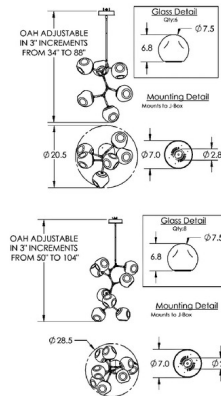

Description

The Luna Modern Vine Chandelier adds a decorative beauty to your interior space. The with organic shaped artisan cast glass diffusers with inner led shapes that cast warm shadows across your room. Each piece is a unique work of art. Overall height is field adjustable in 3 inch increments.

Shown in matte black / bronze geo

Specifications

COLOR	Bronze Geo
BODY FINISH	Matte Black
WATTAGE	15.6W
DIMMER	Low Voltage Electronic
DIMENSIONS	20.5"W x 34"H
INTEGRATED LED MODULE	6 x LED/2.6W/120V LED