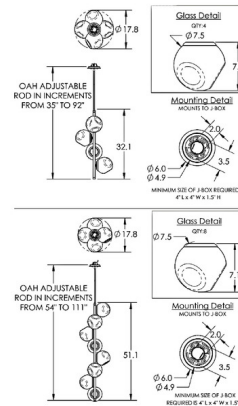

Lightology

lightology.com
866-954-4489
06-08-26

Project: _____
 Company: _____
 Location: _____ Fixture Type: _____
 SPEC #: **HMR1306039**
 Approved On: _____ Approved By: _____

Luna Twisted Vine Chandelier By Hammerton Studio

Description

The Luna Twisted Vine Chandelier adds a decorative beauty to your interior space. The smooth central stem is wrapped with organic shaped artisan cast glass diffusers with inner led shapes that cast warm shadows across your room. Each piece is a unique work of art. Overall height is field adjustable in 3 inch increments.

Shown in burnished bronze / amber fiolet

Specifications

COLOR	Amber Floret
BODY FINISH	Burnished Bronze
WATTAGE	18W
DIMMER	Low Voltage Electronic
DIMENSIONS	17.8"W x 32.1"H
INTEGRATED LED MODULE	4 x LED/4.5W/120V LED

Technical Information

LAMP COLOR	3000K
LUMENS/WATT	3.78
LUMINOUS FLUX	17 lumens

CLICK TO VIEW PRODUCT

Notes: