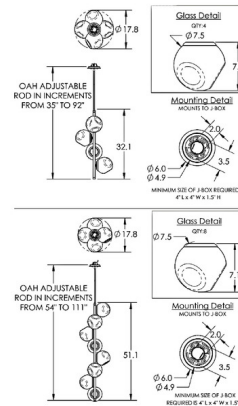

Lightology

lightology.com
866-954-4489
04-20-26

Project: _____
 Company: _____
 Location: _____ Fixture Type: _____
 SPEC #: **HMR1306039**
 Approved On: _____ Approved By: _____

Luna Twisted Vine Chandelier By Hammerton Studio

Description

The Luna Twisted Vine Chandelier adds a decorative beauty to your interior space. The smooth central stem is wrapped with organic shaped artisan cast glass diffusers with inner led shapes that cast warm shadows across your room. Each piece is a unique work of art. Overall height is field adjustable in 3 inch increments.

Shown in burnished bronze / amber fiolet

Specifications

COLOR	Amber Floret
BODY FINISH	Burnished Bronze
WATTAGE	18W
DIMMER	Low Voltage Electronic
DIMENSIONS	17.8"W x 32.1"H
INTEGRATED LED MODULE	4 x LED/4.5W/120V LED

Technical Information

LAMP COLOR	3000K
LUMENS/WATT	3.78
LUMINOUS FLUX	17 lumens

CLICK TO VIEW PRODUCT

Notes: