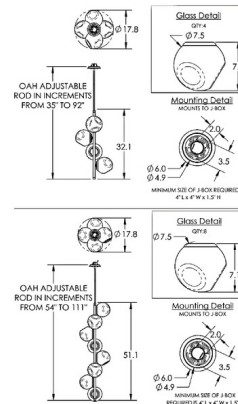

Lightology

lightology.com
866-954-4489
06-08-26

Project: _____
 Company: _____
 Location: _____ Fixture Type: _____
 SPEC #: **HMR1306039**
 Approved On: _____ Approved By: _____

Luna Twisted Vine Chandelier By Hammerton Studio

Description

The Luna Twisted Vine Chandelier adds a decorative beauty to your interior space. The smooth central stem is wrapped with organic shaped artisan cast glass diffusers with inner led shapes that cast warm shadows across your room. Each piece is a unique work of art. Overall height is field adjustable in 3 inch increments.

Shown in burnished bronze / amber fiolet

Specifications

COLOR	Amber Floret
BODY FINISH	Burnished Bronze
WATTAGE	18W
DIMMER	Low Voltage Electronic
DIMENSIONS	17.8"W x 32.1"H
INTEGRATED LED MODULE	4 x LED/4.5W/120V LED

Technical Information

LAMP COLOR	3000K
LUMENS/WATT	3.78
LUMINOUS FLUX	17 lumens

CLICK TO VIEW PRODUCT

Notes: