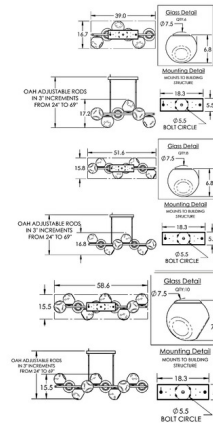

Description

The Luna Twisted Branch Linear Chandelier adds a decorative beauty to your interior space. The smooth lineal frame is wrapped with organic shaped artisan cast glass diffusers with inner led shapes that cast warm shadows across your room. Each piece is a unique work of art. Overall height is field adjustable in 3 inch increments. Note: Due to the weight of the 58.6 inch fixture, additional ceiling support is required.

Specifications

COLOR Clear Zircon
 BODY FINISH Flat Bronze
 WATTAGE 15.6W
 DIMMER Low Voltage Electronic
 DIMENSIONS 39"L x 16.7"W x 17.2"H
 INTEGRATED LED MODULE 6 x LED/2.6W/120V LED

Technical Information

PRODUCT DIMENSIONS Min/Max Adjustable Height: 24" - 69"
 LAMP COLOR 2700K
 LUMENS/WATT 538.08
 LUMINOUS FLUX 1399 lumens

Shown in flat bronze / clear zircon

CLICK TO VIEW PRODUCT

Notes: