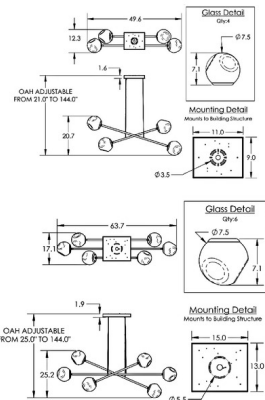

CLICK TO VIEW PRODUCT

Notes: