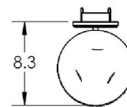

CLICK TO VIEW PRODUCT

Notes: