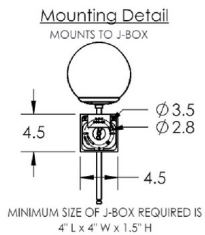

CLICK TO VIEW PRODUCT

Notes: