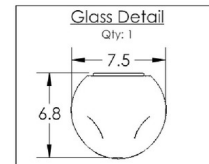

CLICK TO VIEW PRODUCT

Notes: