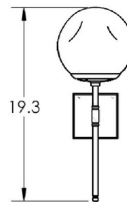

CLICK TO VIEW PRODUCT

Notes: