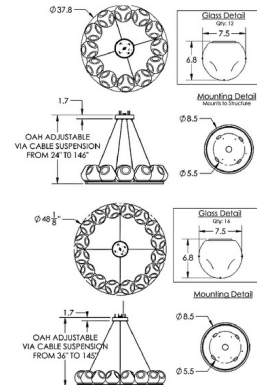

Shown in novel brass / bronze geo

Specifications

COLOR	Bronze Geo
BODY FINISH	Novel Brass
WATTAGE	41.6W
DIMMER	Low Voltage Electronic
DIMENSIONS	37.8"W x 24"H
INTEGRATED LED MODULE	16 x LED/2.6W/120V LED

Technical Information

LAMP COLOR	2700K
LUMENS/WATT	1,387.69
LUMINOUS FLUX	3608 lumens

CLICK TO VIEW PRODUCT

Notes: