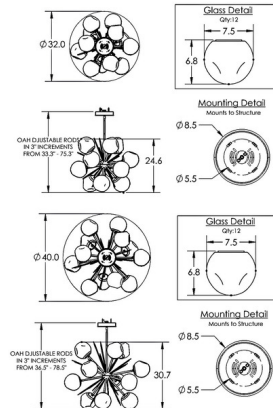

### Description

The Luna Starburst Chandelier adds a decorative beauty to your interior space. The sputnik design, with slim stems, feature organic shaped artisan cast glass diffusers with inner led shapes casting warm shadows across your room. Each piece is a unique work of art. Overall height is field adjustable in 3 inch increments. Note: Due to the weight of this fixture, additional ceiling support is required.

### Specifications

COLOR	Clear Zircon
BODY FINISH	Matte Black
WATTAGE	21W
DIMMER	Low Voltage Electronic
DIMENSIONS	32"W x 24.6"H
INTEGRATED LED MODULE	12 x LED/1.75W/120V LED